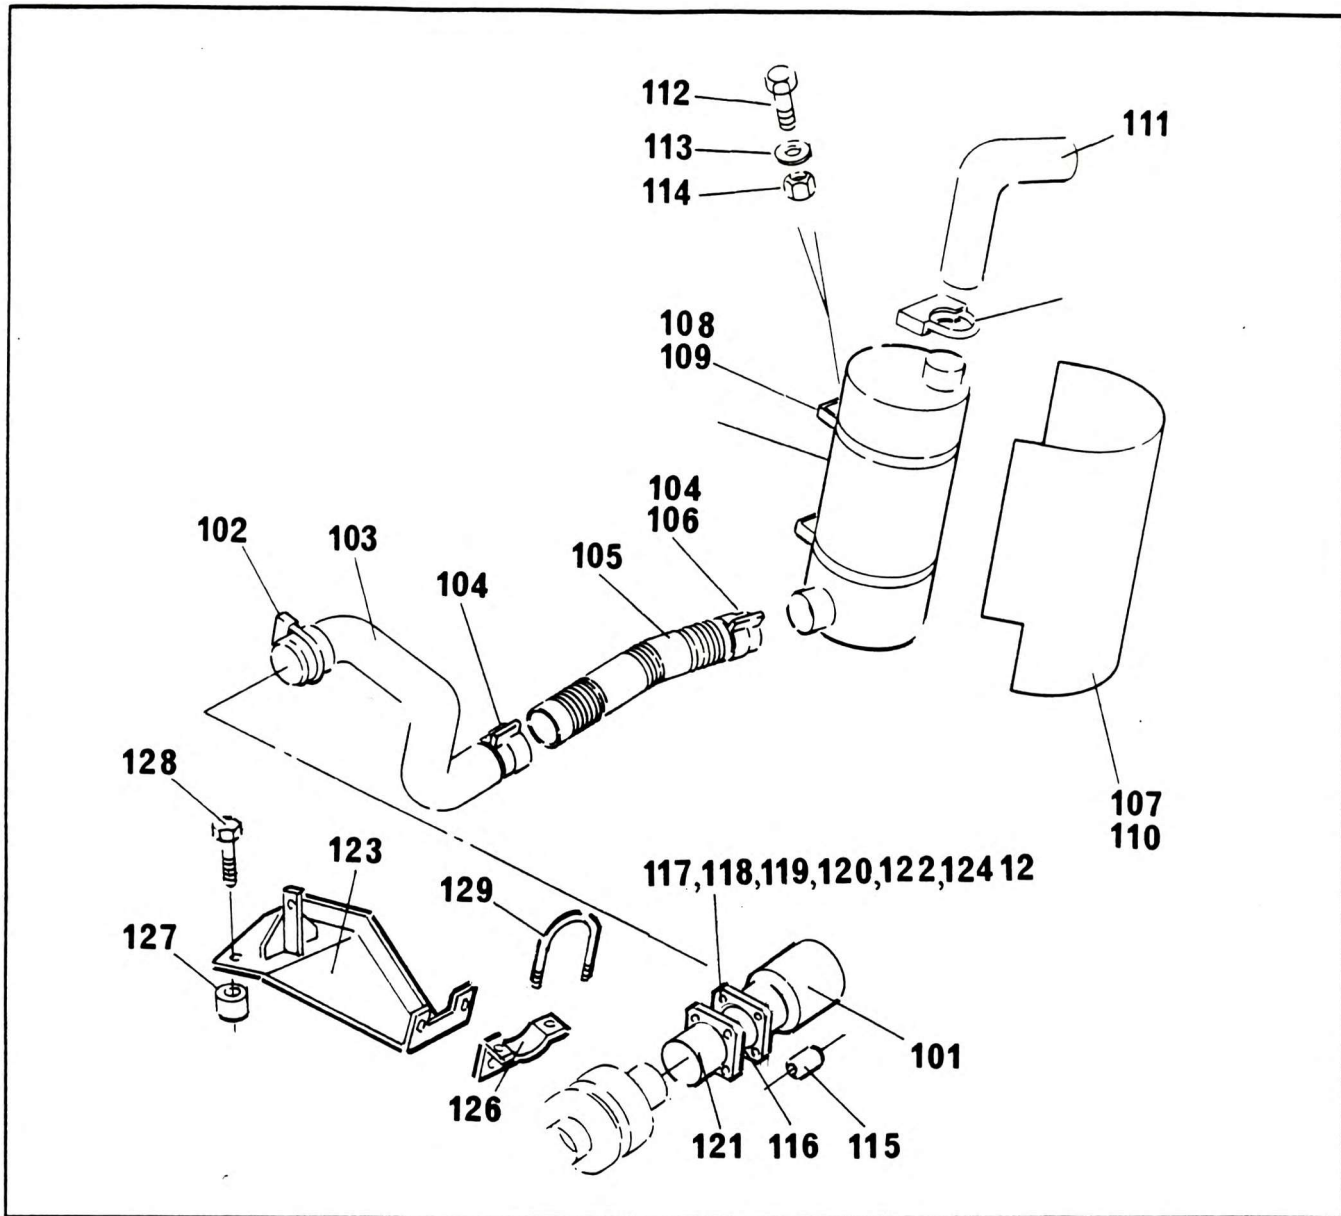

EXHAUST INSTALL EXHAUST BRAKE

NO.	PART NO.	QTY.	DESCRIPTION	NO.	PART NO.	QTY.	DESCRIPTION
101	7-642-990061	1	Exhaust Brake Pipe	118	7067215	4	Washer Spring M8
102	7-300-000047	3	Muffler Clamp	119	7066537	4	Washer Plain M8
103	7-642-990111	1	Exhaust Bend	120	7069201	4	Nut Hex M8
104	8867719	2	Clamp Pipe	121	6-642-990099	1	Turbo Outlet Pipe
105	7-642-990088	1	Exhaust Pipe Flexi	122	7045201	1	Screw M8 x 30 Long
106	7-642-990090	1	Exhaust Pipe	123	6-184-991824	1	Bracket
107	7-642-990095	1	Silencer	124	7045304	2	Scrwe M10 x 16 Long
108	7-304-000013	2	Band Mounting	125	7066538	2	Washer M10
109	7-300-000111	2	Clamp				
110	7-642-990093	1	Silencer Guard				
111	7-642-990114	1	Exhaust Tailpipe				
112	7045306	4	Scrwe M10 x 20 Long				
113	7067212	4	Washer Spring M10				
114	7069301	4	Nut Hex M10				
115	6-910-991004	1	Spacer				
116	7-794-990144	2	Brake Gasket				
117	7091106	4	Bolt M8 x 65 Long				